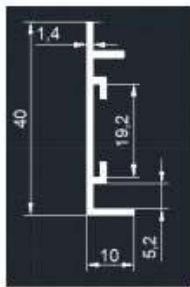

Rectangular Round Radius Corner Metal Framed Mirrors

METAL FRAME PROFILE WITH ROUNDED CORNERS

- **Frame Material:** Aluminum, Frame Thickness 1 5/8"
- **Mirror:** Aluminum or Silver available in 5/32" and 3/16" thick glass
- **Hanger:** Steel Brackets for 2-Way Mounting
- **Available Finishes:** Black, Brushed Steel, White, Gold, Rose Gold (Other finishes may be available upon request)
- **Customizable?:** Custom Sizing can be quoted upon request

PROFILE	SIZE	FINISH	DESCRIPTION
Round Radius	30" x 40"	Black	Aluminum Round Radius Rectanglular Mirror